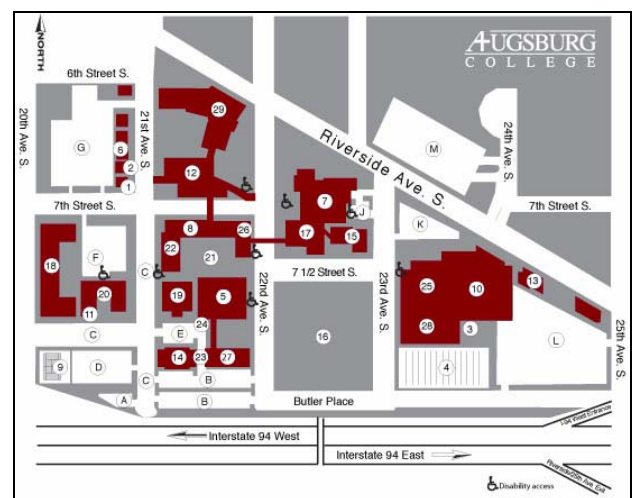

2010 ACCYL Gym Sites

Maple Grove Lutheran

9251 Elm Creek Blvd, Maple Grove, MN 55369-5004

Augsburg College

2211 Riverside Ave, Minneapolis, MN 55454-1350

Wayman Church

1221 7th Avenue North, Minneapolis MN 55411-3925

Campus Map

Parking at Augsburg College is available in Lot L located on the east end of campus.

Si Melby Hall is building 25 on the map.