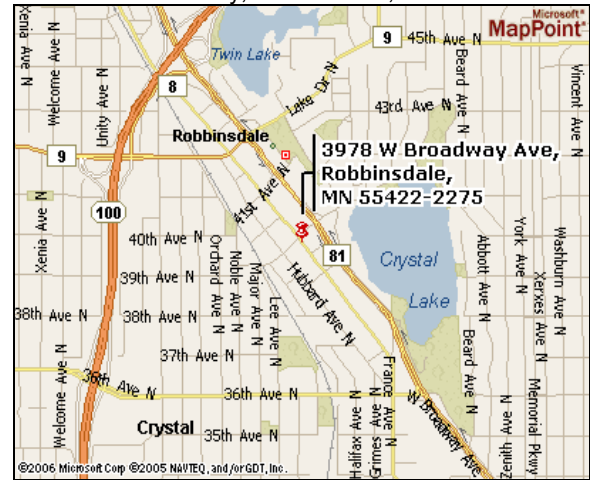

2010 ACCYL Gym Sites

Christ the King Lutheran

1900 7th Street NW, New Brighton, MN 55112-6533

Christ Church Lutheran

3244 34th Avenue South, Minneapolis, MN 55406-3492

St. Andrew's Lutheran

900 Stillwater Rd, Mahtomedi, MN 55115-2206

Citadel Salvation Army Center

401 7th Street West, Saint Paul, MN 55102-2730

St. Stephen's Lutheran

1575 Charlton Street, West Saint Paul, MN 55118-2907

Elim Lutheran

3978 West Broadway, Robbinsdale, MN 55422-2275

2010 ACCYL Gym Sites

Maple Grove Lutheran

9251 Elm Creek Blvd, Maple Grove, MN 55369-5004

Augsburg College

2211 Riverside Ave, Minneapolis, MN 55454-1350

Wayman Church

1221 7th Avenue North, Minneapolis MN 55411-3925

Campus Map

Parking at Augsburg College is available in Lot L located on the east end of campus.

Si Melby Hall is building 25 on the map.