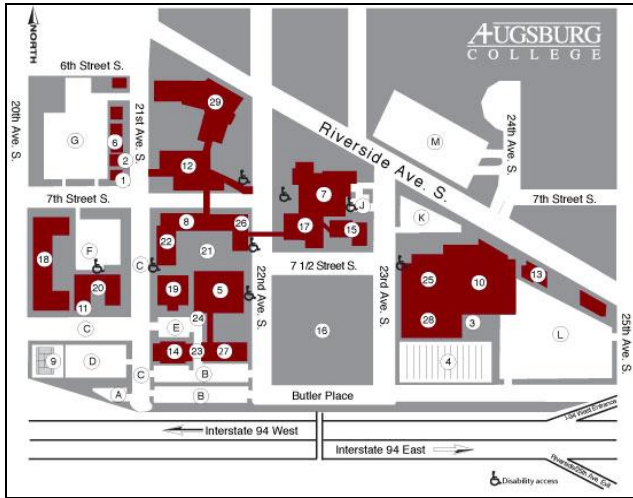

## Campus Map

Parking at Augsburg College is available in Lot L located on the east end of campus.  
Si Melby Hall is building 25 on the map