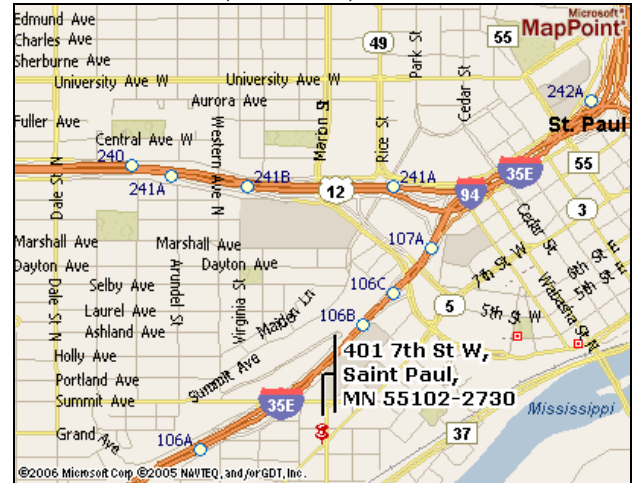

2010 ACCYL Gym Sites

Christ the King Lutheran

1900 7th Street NW, New Brighton, MN 55112-6533

Christ Church Lutheran

3244 34th Avenue South, Minneapolis, MN 55406-3492

St. Andrew's Lutheran

900 Stillwater Rd, Mahtomedi, MN 55115-2206

Citadel Salvation Army Center

401 7th Street West, Saint Paul, MN 55102-2730

St. Stephen's Lutheran

1575 Charlton Street, West Saint Paul, MN 55118-2907

Elim Lutheran

3978 West Broadway, Robbinsdale, MN 55422-2275

2010 ACCYL Gym Sites

Maple Grove Lutheran

9251 Elm Creek Blvd, Maple Grove, MN 55369-5004

Augsburg College

2211 Riverside Ave, Minneapolis, MN 55454-1350

Wayman Church

1221 7th Avenue North, Minneapolis MN 55411-3925

Campus Map

Parking at Augsburg College is available in Lot L located on the east end of campus.

Si Melby Hall is building 25 on the map.