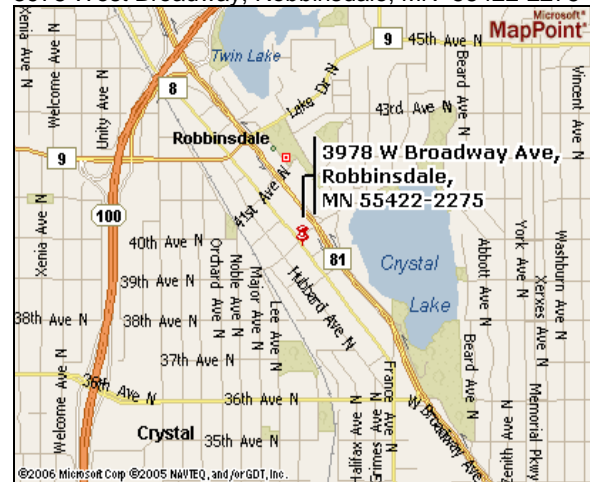

Elim Lutheran

3978 West Broadway, Robbinsdale, MN 55422-2275